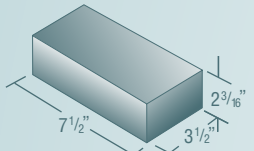

#712 Paver - $3\frac{1}{2} \times 2\frac{3}{16} \times 7\frac{1}{2}$ " (Solid, Wirecut)

Unit Weight: 4.5 lbs. Solid
Pallet Weight: 2,300 lbs.

Available Colors: Sunset Red, Brown Flashed, Burgundy, Light Iron Spot, Red Flashed, Rose Tan, Royal Saltillo, Sterling Grey, Dark Iron Spot, Medium Iron Spot
Coverage: 4.5 Units per square foot (using 3/8" grout line)