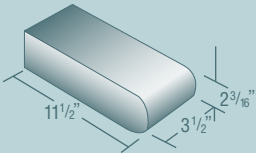

DOUBLE

Unit Weight: 4.8 lbs. Kord - 5.6 lbs. Solid
Pallet Weight: 1,883 lbs. Kord - 2,190 lbs. Solid
Coverage: 3.0 Units per lineal foot (using 1/2" grout line)

12" Bullnose - $3\frac{1}{2} \times 2\frac{3}{16} \times 11\frac{1}{2}$ "

288 Units per pallet