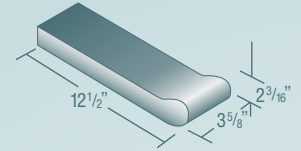

Specialty Bullnose

Safety Grip Bullnose - $3\frac{5}{8} \times 1\frac{1}{4} \times 12\frac{1}{2}$ "

Unit Weight: 5.0 lbs. Solid
Pallet Weight: 1,613 lbs.
Packaging: 320 Units Per Pallet
Coverage: 3.0 Units per lineal foot (using 3/8" grout line)