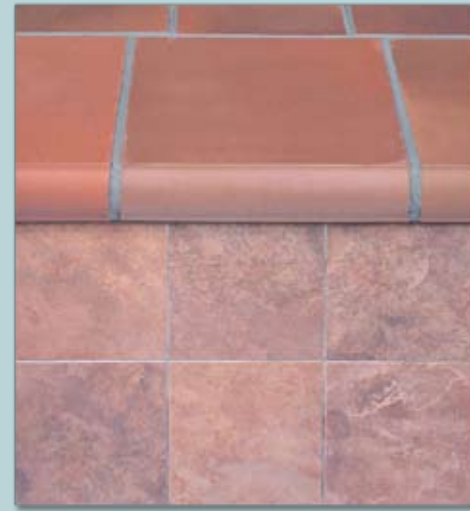

3" x 12" Surface Bullnose

Red Flashed Capella Bullnose with Chromlech Rosso Tile.

Brown Flashed Safety Grip Bullnose with Quarziti Multi-Colour Tile.

Slate

The warmth and elegance of natural slate creates a permanent image of unrivaled quality and style. Slate is a porcelain tile that is durable and low maintenance.