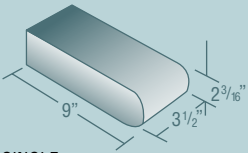

All Bullnose meet or exceed the requirements of ASTM C-902 and are Die Skin in texture.

Specifications

Traditional Bullnose

9" Bullnose - $3\frac{1}{2} \times 2\frac{3}{16} \times 9$ "

384 Units per pallet