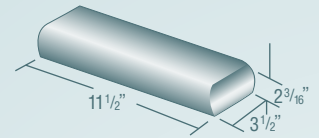

Profinish Bullnose - $3\frac{1}{2} \times 2\frac{3}{16} \times 11\frac{1}{2}$ "

Unit Weight: 6.0 lbs. Solid
Available Colors: Sunset Red, Red Flashed, Burgundy and Medium Iron Spot
Coverage: 3.0 Units per lineal foot (using 3/8" grout line)