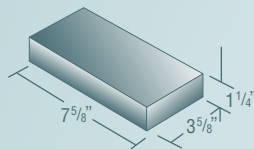

Brick Pavers

#758 Paver - $3\frac{5}{8} \times 1\frac{1}{4} \times 7\frac{5}{8}$ " (Solid, Wirecut)

Unit Weight: 2.8 lbs. Solid
Pallet Weight: 2,440 lbs.

Available Colors: Sunset Red, Brown Flashed, Burgundy, Light Iron Spot, Red Flashed, Rose Tan, Royal Saltillo, Sterling Grey, Dark Iron Spot, Medium Iron Spot, La Paz, Pueblo
Coverage: 4.5 Units per square foot (using 3/8" grout line)