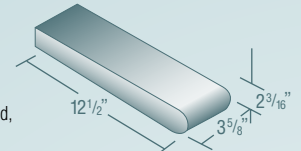

Retrofit Bullnose - $3\frac{5}{8} \times 1\frac{1}{4} \times 12\frac{1}{2}$ "

Unit Weight: 5.0 lbs. Solid
Available Colors: Sunset Red, Red Flashed, Manufactured Used, and Manufactured Used - white only.
Coverage: 3.0 Units per lineal foot (using 3/8" grout line)