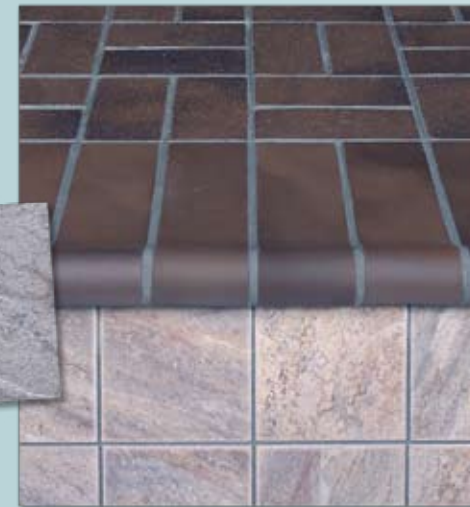

3" x 12" Surface Bullnose

Red Flashed Capella Bullnose with Chromlech Rosso Tile.

Brown Flashed Safety Grip Bullnose with Quarziti Multi-Colour Tile.

Slate

The warmth and elegance of natural slate creates a permanent image of unrivaled quality and style. Slate is a porcelain tile that is durable and low maintenance.